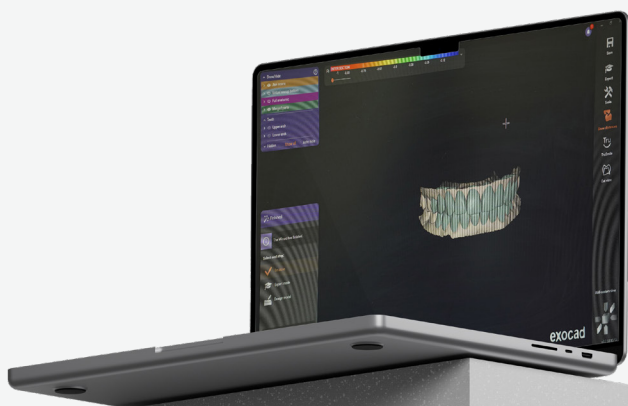

The Pinnacle of **Dental** **Prosthetics**

High-precision CAD/CAM
engineering delivering
natural-looking restorations for
modern dental practices.

Our **Services**

Crowns & Bridges

- Zirconia
- Lithium Disilicate
- PFM

Veneers

- Zirconia
- Lithium Disilicate

Snap-on Veneers

- Single Arch
- Double Arch

Orthodontic Appliances

- Retainers
- Mouth & Night Guards
- Space Maintainers

Full & Partial Dentures

- Acrylic-based Partial Denture
- Acrylic-based Complete Denture
- Upper Arch
- Lower Arch